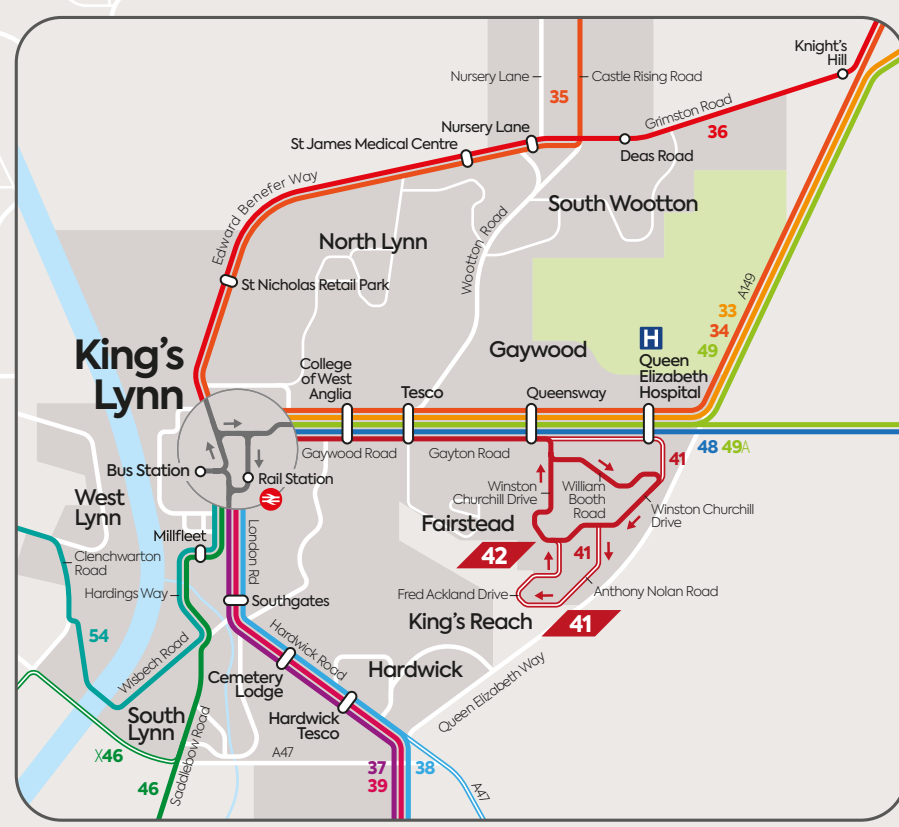

Bus network in West Norfolk

- bus route
- route taken by some journeys
- buses run one way

33 34 35 **Coastliner 36** 37
38 39 46 X46 41 42
48 49 49A 54

King's Lynn Bus Station

Ticket Zones

Townrider tickets are valid in the marked area around King's Lynn.

Explorer tickets are valid elsewhere.

But to travel beyond Hunstanton on Coastliner 36 or on Sanders CH1 you need a Coast ticket.