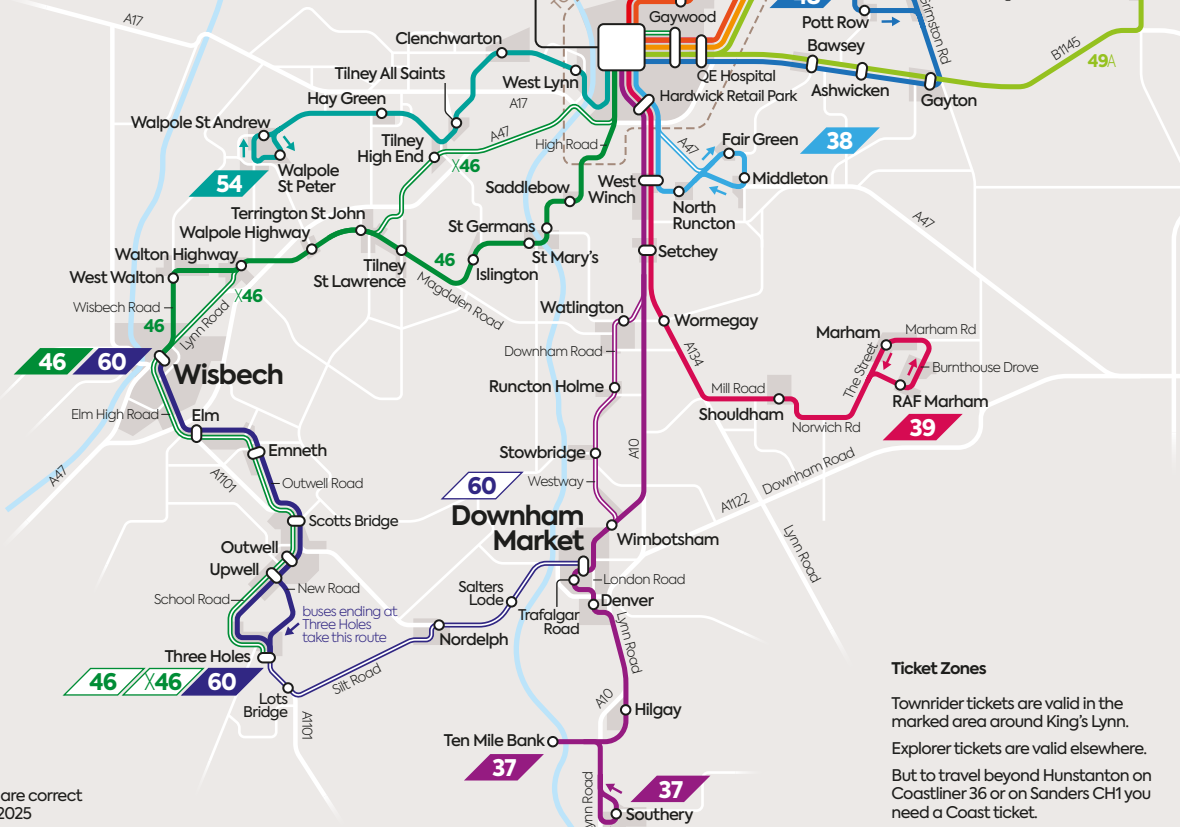

Bus network in West Norfolk

- bus route
- route taken by some journeys
- buses run one way

33 34 35 **Coastliner 36** 37
38 39 46 X46 41 42
48 49 49A 54

King's Lynn Bus Station

Ticket Zones

Townrider tickets are valid in the marked area around King's Lynn.

Explorer tickets are valid elsewhere.

But to travel beyond Hunstanton on Coastliner 36 or on Sanders CH1 you need a Coast ticket.