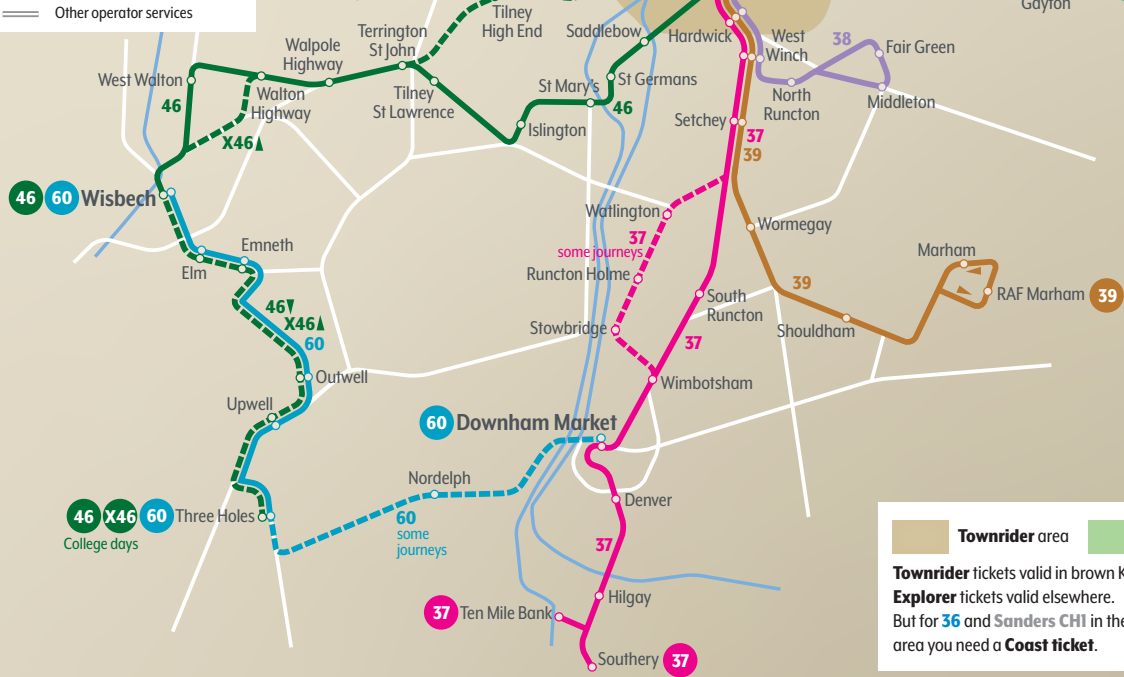

- 33** King's Lynn - Docking - Hunstanton
- 34** King's Lynn - Hunstanton
- 35** King's Lynn - Sandringham - Hunstanton
- 36** King's Lynn - Wells-next-the-Sea - Fakenham **Coastliner**
- 37** King's Lynn - Ten Mile Bank/Southery
- 38** King's Lynn - Fair Green
- 39** King's Lynn - RAF Marham
- 41** King's Lynn - Fairstead - King's Reach
- 42** King's Lynn - Fairstead
- 46** King's Lynn - Wisbech (college days to Three Holes)
- X46** Three Holes - King's Lynn (college days only)
- 48** King's Lynn - Grimston
- 49** King's Lynn - Fakenham
- 49A** King's Lynn - Massingham - Fakenham
- 54** King's Lynn - Walpole St. Peter
- 60** Wisbech - Three Holes (some journeys to Downham Market)

School Buses (school days only)

- 33A** Bircham Newton - Docking
- 43** North Wootton - Gaywood
- 54A** King's Lynn - St Clements High School
- 414** Dersingham - Wells-next-the-Sea
- 415** Snettisham - Wells-next-the-Sea

Townriders area **Coast ticket area**

Townriders tickets valid in brown King's Lynn area.
Explorer tickets valid elsewhere.
 But for **36** and **Sanders CHI** in the green shaded area you need a **Coast ticket**.