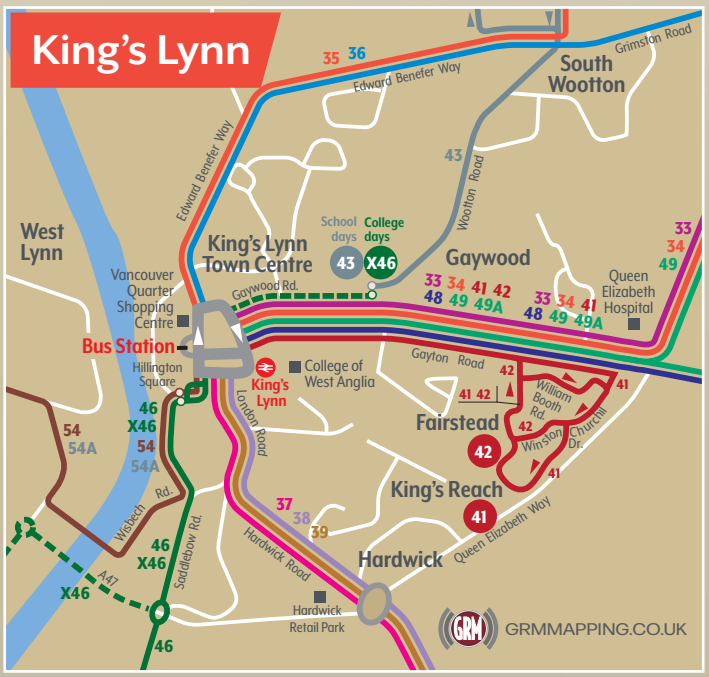

- 33** King's Lynn - Docking - Hunstanton
- 34** King's Lynn - Hunstanton
- 35** King's Lynn - Sandringham - Hunstanton
- 36** King's Lynn - Wells-next-the-Sea - Fakenham **Coastliner**
- 37** King's Lynn - Ten Mile Bank/Southery
- 38** King's Lynn - Fair Green
- 39** King's Lynn - RAF Marham
- 41** King's Lynn - Fairstead - King's Reach
- 42** King's Lynn - Fairstead
- 46** King's Lynn - Wisbech (college days to Three Holes)
- X46** Three Holes - King's Lynn (college days only)
- 48** King's Lynn - Grimston
- 49** King's Lynn - Fakenham
- 49A** King's Lynn - Massingham - Fakenham
- 54** King's Lynn - Walpole St. Peter
- 60** Wisbech - Three Holes (some journeys to Downham Market)

School Buses (school days only)

- 33A** Bircham Newton - Docking
- 43** North Wootton - Gaywood
- 54A** King's Lynn - St Clements High School
- 414** Dersingham - Wells-next-the-Sea
- 415** Snettisham - Wells-next-the-Sea

Townriders area **Coast ticket area**

Townriders tickets valid in brown King's Lynn area.
Explorer tickets valid elsewhere.
 But for **36** and **Sanders CHI** in the green shaded area you need a **Coast ticket**.