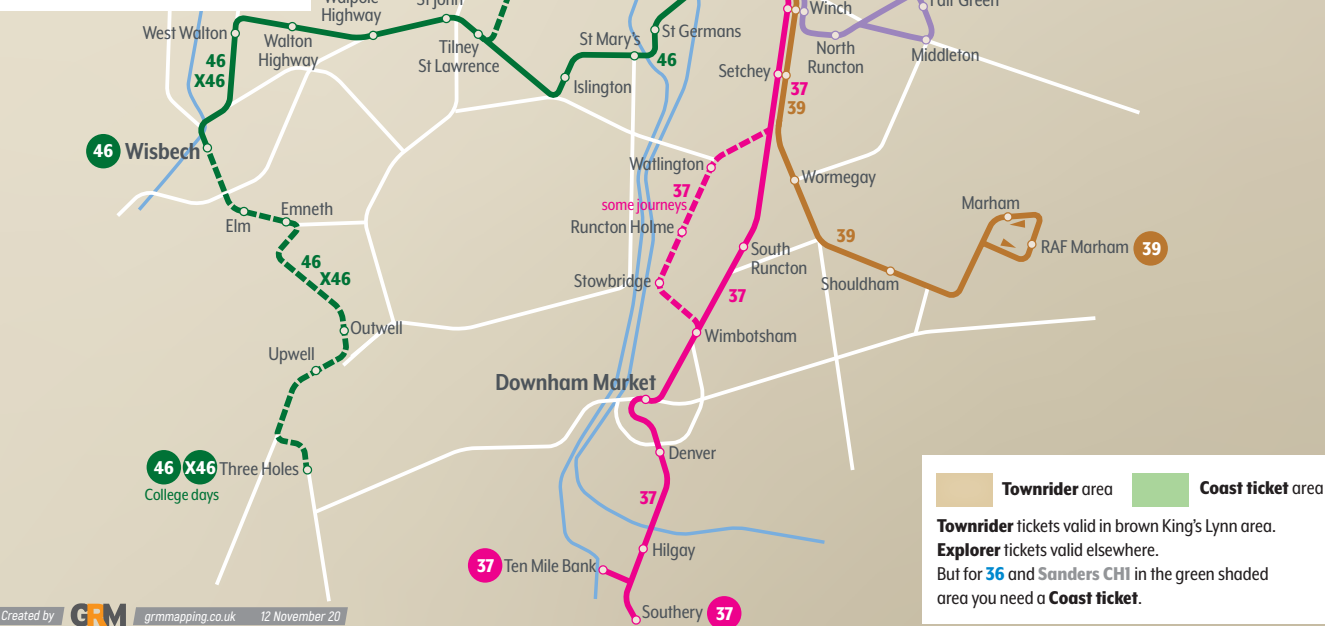

- 34** King's Lynn - Hunstanton
- 35** King's Lynn - Sandringham - Hunstanton
- 36** King's Lynn - Wells-next-the-Sea - Fakenham **Coastliner**
- 37** King's Lynn - Ten Mile Bank/Southery
- 38** King's Lynn - Fair Green
- 39** King's Lynn - RAF Marham
- 41** King's Lynn - Fairstead - King's Reach
- 42** King's Lynn - Fairstead
- 46** King's Lynn - Wisbech (college days to Three Holes)
- X46** King's Lynn - Three Holes (college days only)
- 48** King's Lynn - Grimston - Fakenham
- 49** King's Lynn - Fakenham
- 49A** King's Lynn - Massingham - Fakenham
- 54** King's Lynn - Walpole St. Peter

School Buses

- 43** North Wootton - Gaywood (school days)
- 55A** King's Lynn - St Clements High School (school days only)
- 55B** West Lynn - St Clements High School (school days only)
- 55C** West Lynn - St Clements High School (school days only)
- 414** Dersingham - Wells-next-the-Sea (school days only)

Please note that these are for students attending schools. Adults are not permitted on these buses

— Other operator services

Townrider area **Coast ticket area**

Townrider tickets valid in brown King's Lynn area.
Explorer tickets valid elsewhere.
 But for **36** and **Sanders CHI** in the green shaded area you need a **Coast ticket**.